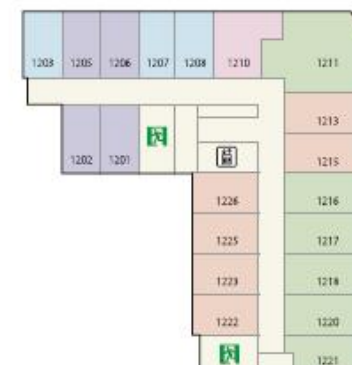

自動販売機 | VENDING MACHINE

製氷機 | ICE MACHINE

ランドリー | LAUNDRY

8F

3F, 6F, 8F, 11F

3F

ダブル | DOUBLE

クイーン | QUEEN

キング | KING

ツイン | TWIN

フォーベッド | FOUR BEDS