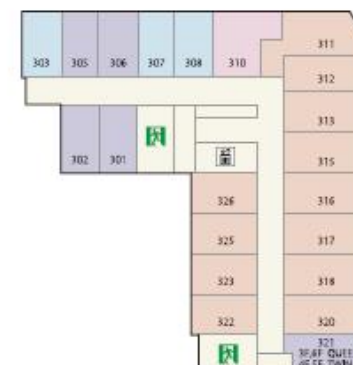

RESTAURANT (1F)

At The Riverside Cafe & Dining, you can enjoy the finest international and local cuisine in the all day restaurant.

FLOOR MAP フロア案内

1F

2F

3F~6F

7F~10F

11F