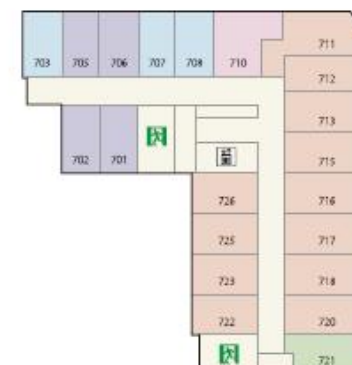

RESTAURANT (1F)

At The Riverside Cafe & Dining, you can enjoy the finest international and local cuisine in the all day restaurant.

FLOOR MAP フロア案内

1F

2F

3F~6F

7F~10F

11F