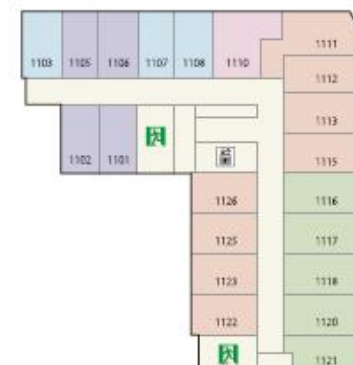

RESTAURANT (1F)

At The Riverside Cafe & Dining, you can enjoy the finest international and local cuisine in the all day restaurant.

FLOOR MAP フロア案内

1F

2F

3F~6F

7F~10F

11F